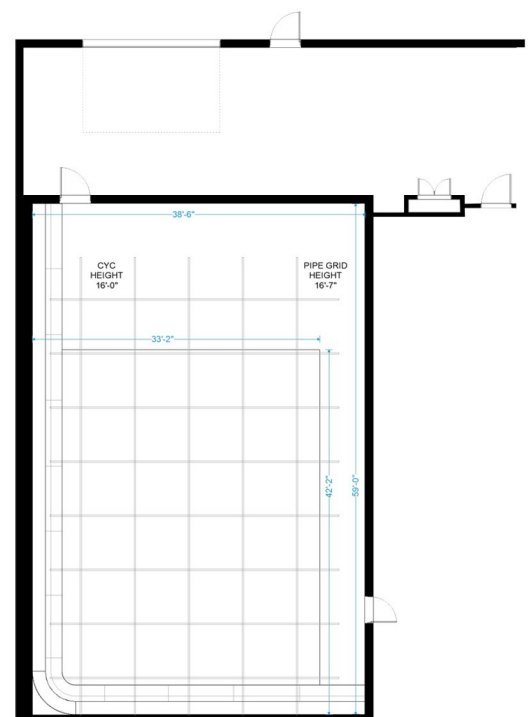

RED SKY
S T U D I O S

STUDIO 2 GRIP & ELECTRIC PACKAGE

Grip Package

- 14x 40" c-stands
- 2x 20" c-stands
- 4x Combo stands 3R
- 2x Jr. Roller
- 8x Beefy baby 3R
- 2x Nadine stands 2
- 1x Baby roller 3R
- 4x 4" grip heads
- 1x Low combo
- 2x Hi-roller 3R
- 4x 4x4 floppy solids
- 2x 4x4 openframes
- 2x 2x3 flag sets
- 2x 18x24 flag sets
- 1 x2x3 cookie
- 2x 24x72 meat ax
- 2x 18x48 meat ax
- 6x Apple box sets
- 1x crate wedges
- 1x set cup blocks
- 2x step ladders(8'/12')
- 25x 25lb. sandbags
- 2x Gaffer grips
- 2x cardellini clamp
- 2x mafer clamps
- 2x 8" c-clamp w/Jr.
- 2x 6" c-clamps w/stud
- 2x 8" c-clamps w/stud
- 2x 2x 1.5" pipe ears
- 2x 1x3 holders
- 1x Jr. sidearm
- 1x Baby sidearm
- 1x Jr. offsets
- 1x Baby offsets
- 2x Jr.-Baby adapters
- 2x Baby-Baby pins
- 12x Baby pipe hangers
- 4x Jr. pipe hangers
- 1x Tree branch holders
- 4x chain vise grips w/ stud
- 2x Bead board holders
- 4x Baby wall plates
- 4x Jr. wall plates
- 2x foamcore holders
- 30x spring clamps (assorted)
- 4x soundblankets
- 4x Extension hangers w/stirrup

Electric Distribution

- 1x 50' 3/ø 5 wire #2 feeder cable
- 1x 600amp 3/ø flo thru distro box
- 2x 100amp lunchbox
- 2x 100amp woodheads
- 5x camlok MFF t's
- 5x camlok 2/0 soft twofers
- 2x 100amp-60amp splitters
- 2x 50' 100amp 4/3 extension
- 10x 25' 12/3 edison extension
- 10x 50' 12/3 edison extension
- 6x cube taps

STUDIO 2